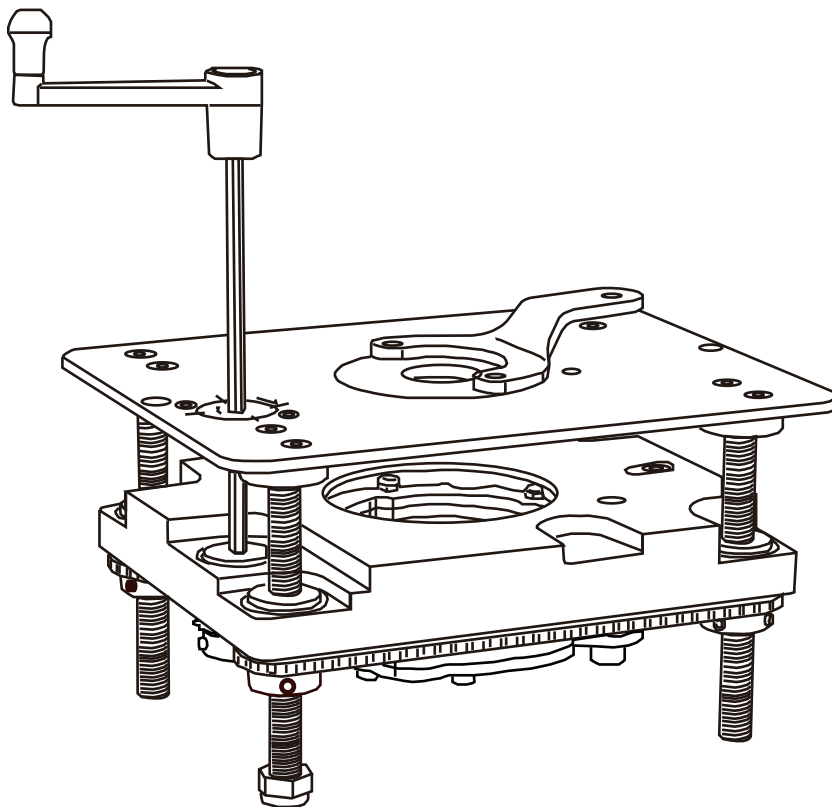

MAGNUM

INDUSTRIAL

MODEL NO.: MI-42150

BOX 1 OF 6 ROUTER LIFT

PARTS BREAKDOWN