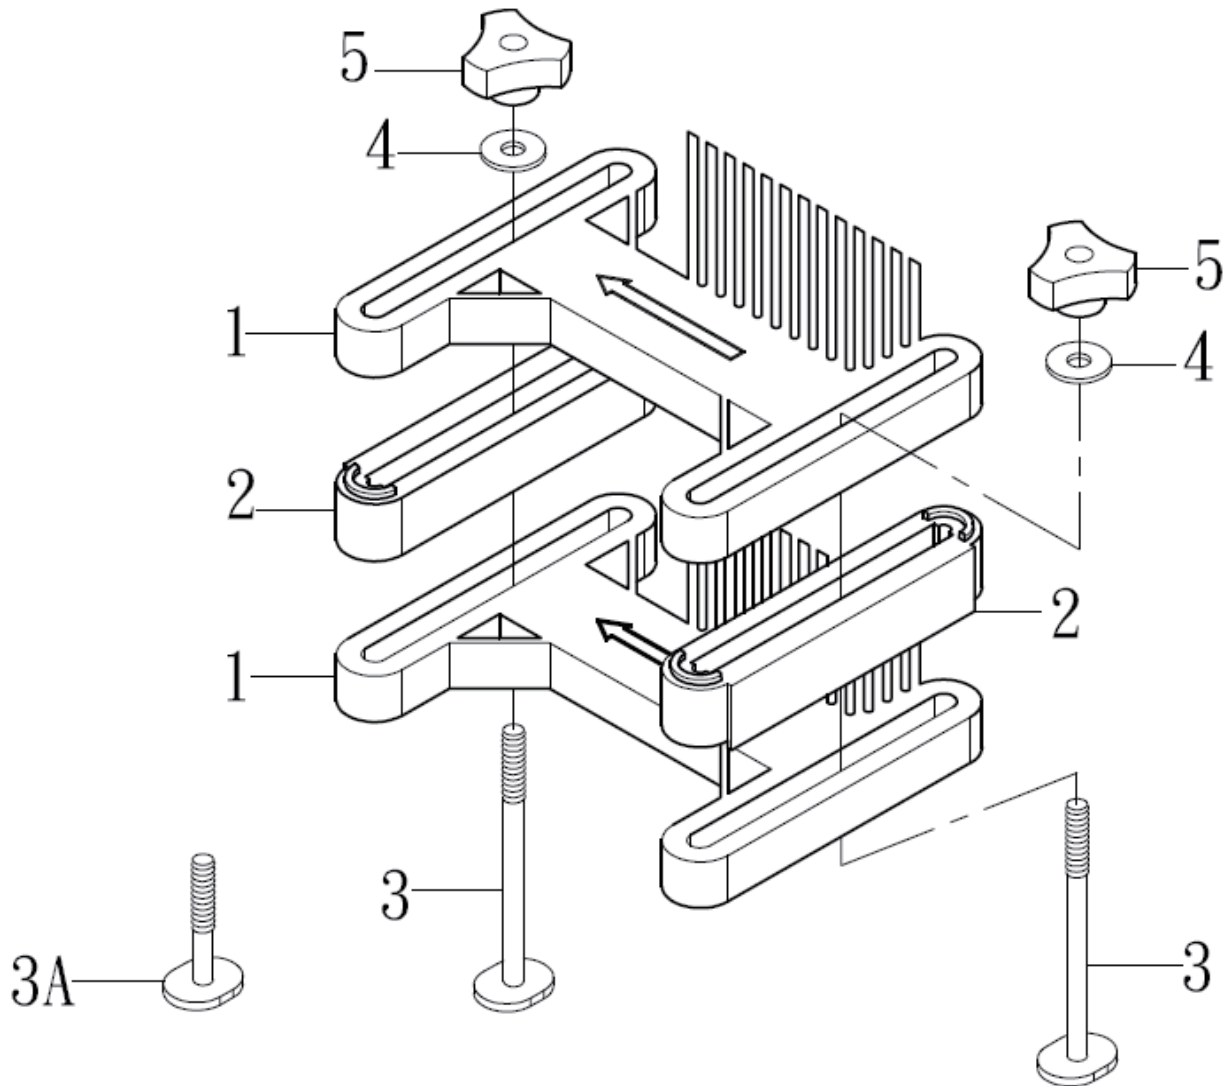

MAGNUM

INDUSTRIAL

MODEL NO.: MI-42150

BOX 5 OF 6 CAST IRON TABLE 32" X 24"

PARTS BREAKDOWN

Router Table Assembly

Parts List For Router Table Assembly

Index No.	Part No.	Description.	Size.	Qty.
MI-42150-T1	3224E014	Table	32"x24"(E Type)	1
MI-42150-T1A	3224U014G	Table	32"x24"(U Type)	1
MI-42150-T1B	2716E014	Table	27"x16"(E Type)	1
MI-42150-T1C	2716U014G	Table	27"x16"(U Type)	1
MI-42150-T2	905M06040B	Flat Head Screw	M6x40	10
MI-42150-T3	910M06000	Hex Nut	M6	10
MI-42150-T4	901M06016	Hex Socket CapScrew	M6x16	6
MI-42150-T4A	901M06016	Hex Socket CapScrew	M6x16	4
MI-42150-T5	914M061602	Flat Washer	M6	6
MI-42150-T5A	914M061602	Flat Washer	M6	4
MI-42150-T6	915M06000	Lock Washer	M6	6
MI-42150-T6A	915M06000	Lock Washer	M6	4

MAGNUM

INDUSTRIAL

MODEL NO.: MI-42150

BOX 6 OF 6 COLLAR & FEATHER BOARD

PARTS BREAKDOWN

Fence Feather Board Assembly

Parts List For Fence Feather Board Assembly

Index No.	Part No.	Description	Size	Qty.
MI-42150-B1-1	32240042-R	Fence Feather board		2
MI-42150-B1-2	32240038A-R	Fence Spacer		4
MI-42150-B1-3	32240052A	T-Bolt	M6×45L	4
MI-42150-B1-4	9140141602	Flat Washer	M6	4
MI-42150-B1-5	939M06000A	Lock Knob	M6	4

Table Feather Board Assembly

Parts List For Table Feather Board Assembly

Index No.	Part No.	Description	Size	Qty.
MI-42150-B2-1	32240043-R	Table Feather board		2
MI-42150-B2-2	32240049-R	Raising Block		2
MI-42150-B2-3	32240051	T-Bolt	M8×95.5L	2
MI-42150-B2-3A	32240050	T-Bolt	M8×53L	4
MI-42150-B2-4	9145162302	Flat Washer	M8	4
MI-42150-B2-5	939M08000B	Lock Knob	M8	4