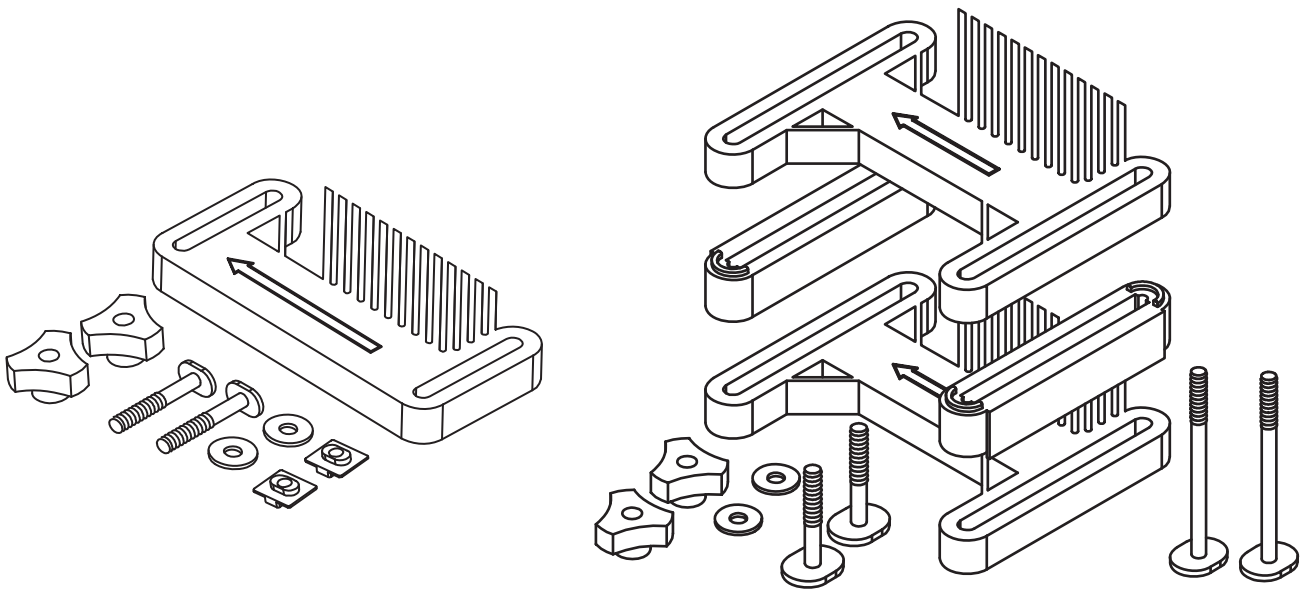

MAGNUM

INDUSTRIAL

MODEL NO.: MI-42150

BOX 6 OF 6 COLLAR & FEATHER BOARD

PARTS BREAKDOWN