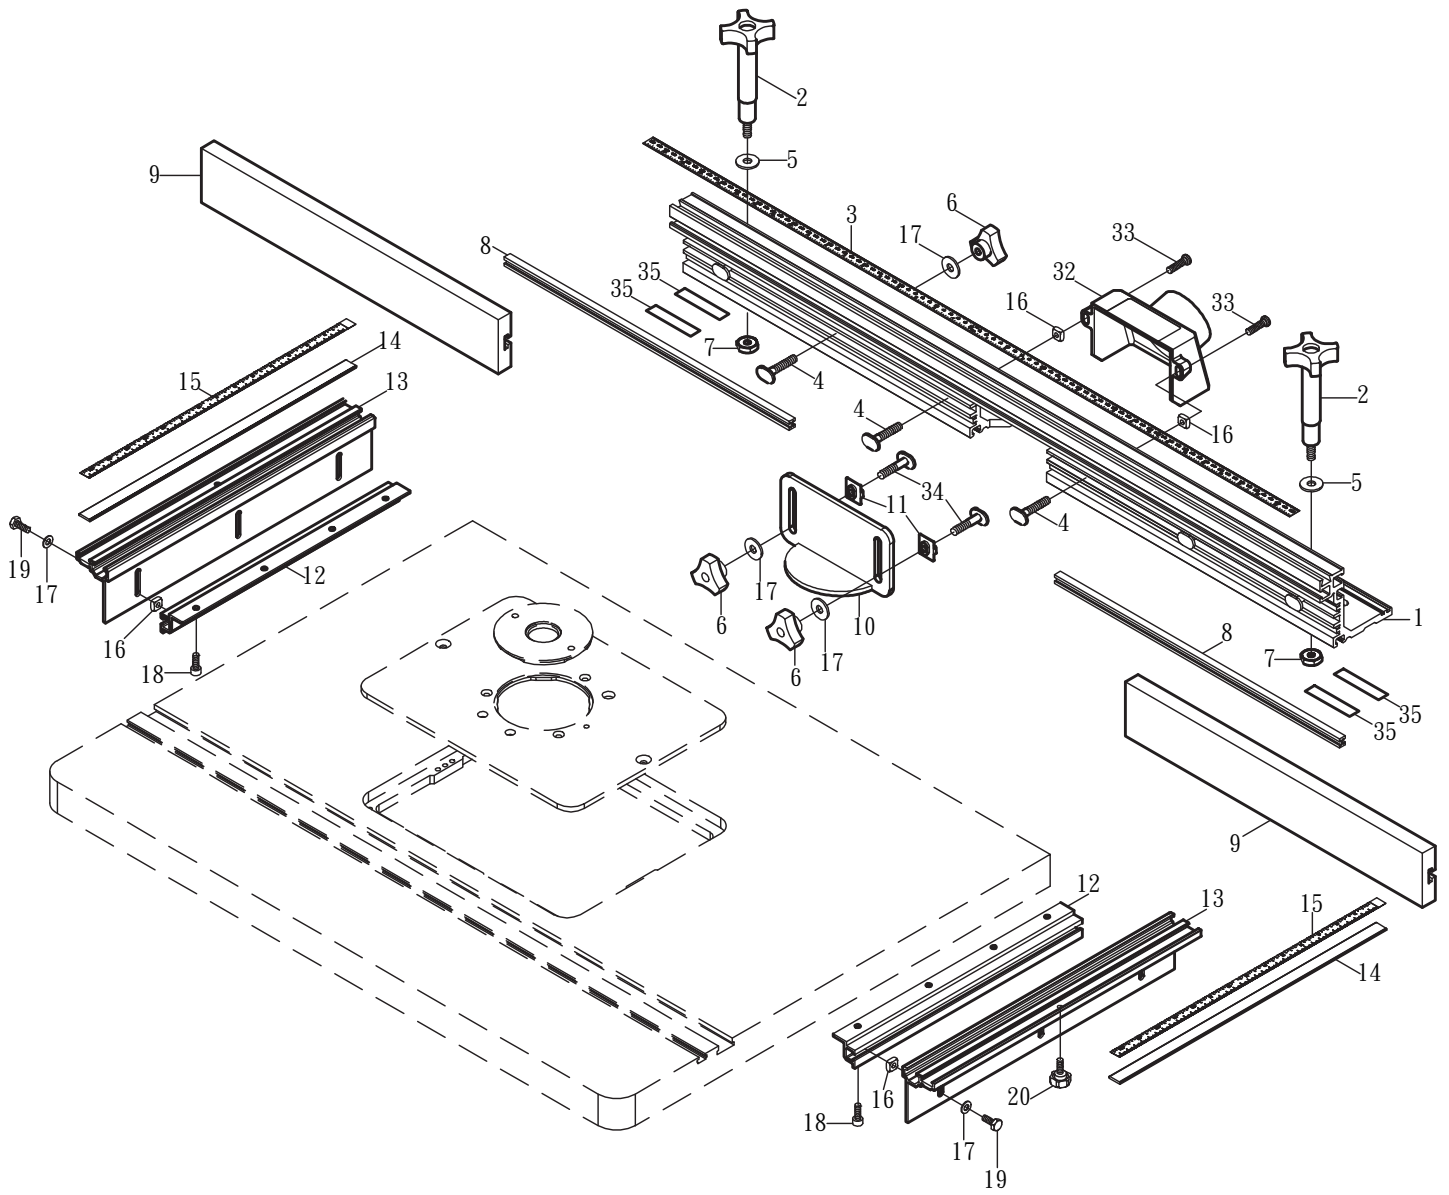

MAGNUM

INDUSTRIAL

MODEL NO.: MI-42150

BOX 4 OF 6 ROUTER FENCE

PARTS BREAKDOWN

Router Table Fence Assembly

Parts List For Router Table Fence Assembly

Index No.	Part No.	Description	Size	Qty.
MI-42150-F1	32240032G	Router Table Fence	910mm	1
MI-42150-F1A	27160032G	Router Table Fence	780mm	1
MI-42150-F2	32240058	Lock Handle	M8	2
MI-42150-F3	T3224002	Scale	910mm	1
MI-42150-F3A	T2716002	Scale	780mm	1
MI-42150-F4	32240052A	T-Bolt		6
MI-42150-F5	9145162302	Flat Washer	M8	2
MI-42150-F6	939M06000A	Lock Knob	M6	6
MI-42150-F7	32240034A	Lock Nut	M8	2
MI-42150-F8	32240035A	H Spacer	401mm	2
MI-42150-F8A	27160035A	H Spacer	388mm	2
MI-42150-F9	32240036A	Router Table Fence Faces	451mm	2
MI-42150-F9A	27160036A	Router Table Fence Faces	388mm	2
MI-42150-F10	32240037A	Safety Guard		1
MI-42150-F11	32240038	Fence Spacer		2
MI-42150-F12	32240039	Side Bracket Base	320mm	2
MI-42150-F12A	27160039	Side Bracket Base	240mm	2
MI-42150-F13	32240040	Side Bracket	375mm	2
MI-42150-F13A	27160040	Side Bracket	280mm	2
MI-42150-F14	32240041	Rule Plate	300mm	2
MI-42150-F14A	27160041	Rule Plate	205mm	2
MI-42150-F15	T3224003	Scale	300mm	2
MI-42150-F15A	T2716003	Scale	205mm	2
MI-42150-F16	935014052B	Square Nut	1/4"	10
MI-42150-F17	9140141602	Flat Washer	M6	6
MI-42150-F18	901M06012	Hex Socket Cap Screw3224	M6×12	8
MI-42150-F18A	901M06012	Hex Socket Cap Screw2716	M6×12	6
MI-42150-F19	904014058	Hex Bolt	1/4"×5/8"	6
MI-42150-F20	940M06012A	Lock Knob	M6×12	2
MI-42150-F32	32240013A	Dust Port		1
MI-42150-F33	906014034	Round Head Screw	1/4" ×3/4"	2
MI-42150-F34	32240033A	T-Bolt		2
MI-42150-F35	32240060	Fluoroway Pad		4