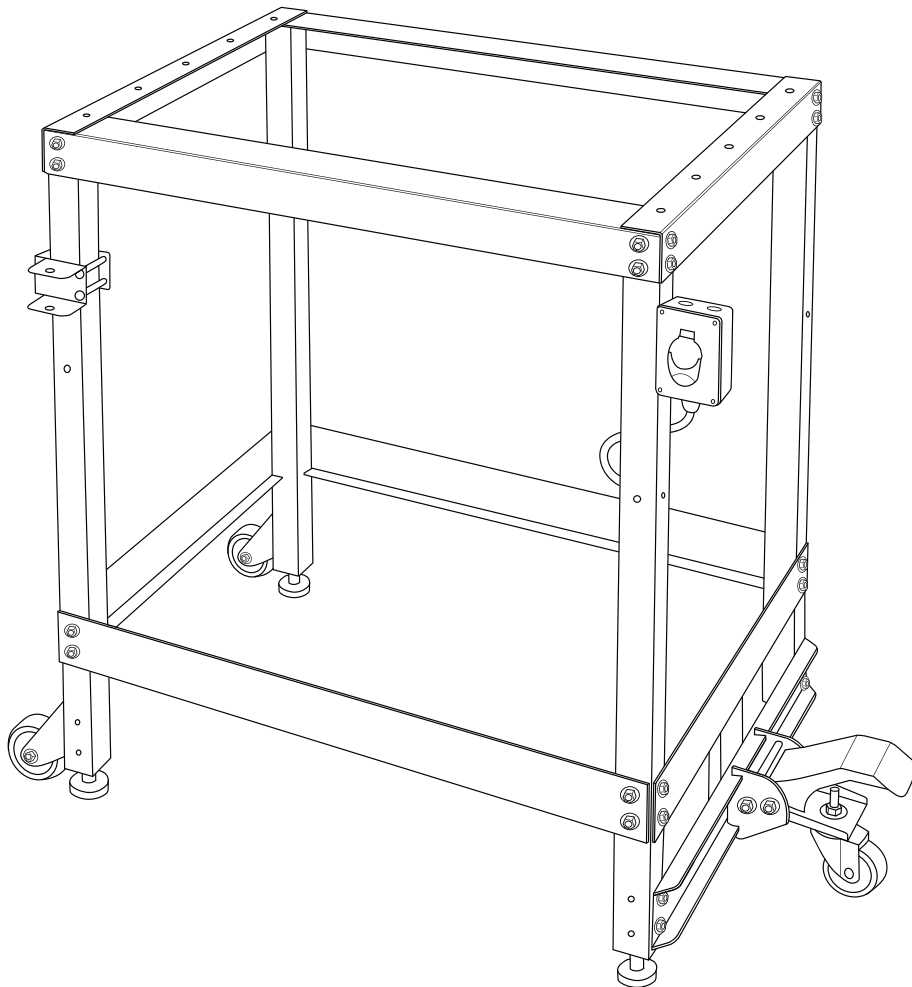

MAGNUM

INDUSTRIAL

MODEL NO.: MI-42150

BOX 2 OF 6 FLOOR TYPE STAND

PARTS BREAKDOWN