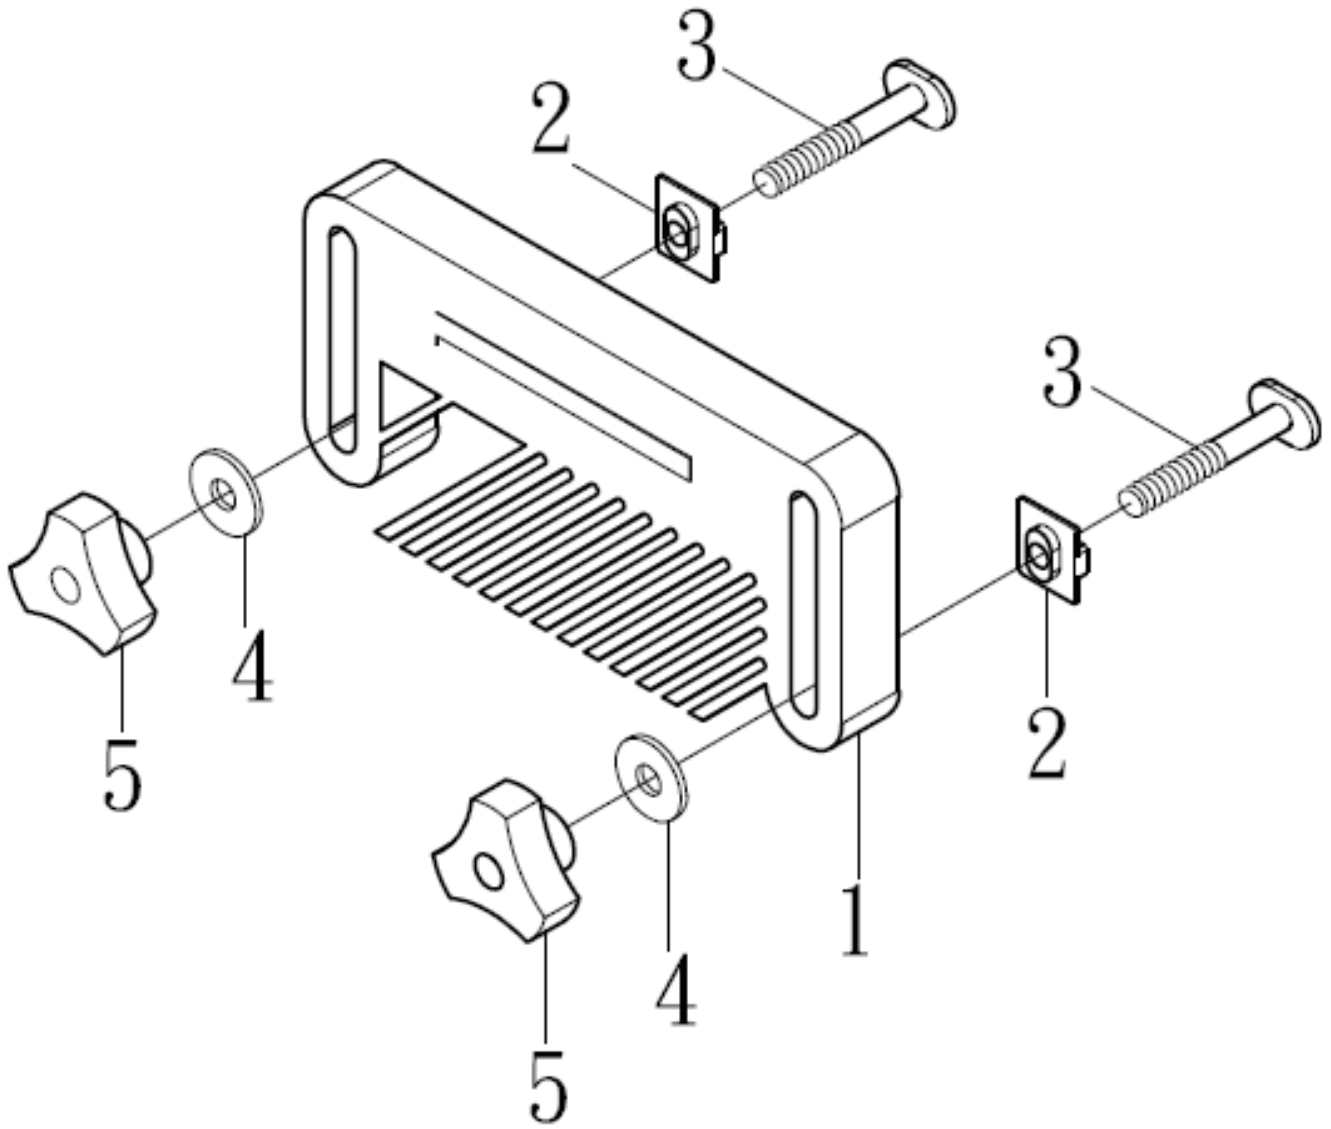

MAGNUM

INDUSTRIAL

MODEL NO.: MI-42150

BOX 5 OF 6 CAST IRON TABLE 32" X 24"

PARTS BREAKDOWN

Router Table Assembly

Parts List For Router Table Assembly

Index No.	Part No.	Description.	Size.	Qty.
MI-42150-T1	3224E014	Table	32"x24"(E Type)	1
MI-42150-T1A	3224U014G	Table	32"x24"(U Type)	1
MI-42150-T1B	2716E014	Table	27"x16"(E Type)	1
MI-42150-T1C	2716U014G	Table	27"x16"(U Type)	1
MI-42150-T2	905M06040B	Flat Head Screw	M6x40	10
MI-42150-T3	910M06000	Hex Nut	M6	10
MI-42150-T4	901M06016	Hex Socket CapScrew	M6x16	6
MI-42150-T4A	901M06016	Hex Socket CapScrew	M6x16	4
MI-42150-T5	914M061602	Flat Washer	M6	6
MI-42150-T5A	914M061602	Flat Washer	M6	4
MI-42150-T6	915M06000	Lock Washer	M6	6
MI-42150-T6A	915M06000	Lock Washer	M6	4

MAGNUM

INDUSTRIAL

MODEL NO.: MI-42150

BOX 6 OF 6 COLLAR & FEATHER BOARD

PARTS BREAKDOWN

Fence Feather Board Assembly

Parts List For Fence Feather Board Assembly

Index No.	Part No.	Description	Size	Qty.
MI-42150-B1-1	32240042-R	Fence Feather board		2
MI-42150-B1-2	32240038A-R	Fence Spacer		4
MI-42150-B1-3	32240052A	T-Bolt	M6×45L	4
MI-42150-B1-4	9140141602	Flat Washer	M6	4
MI-42150-B1-5	939M06000A	Lock Knob	M6	4